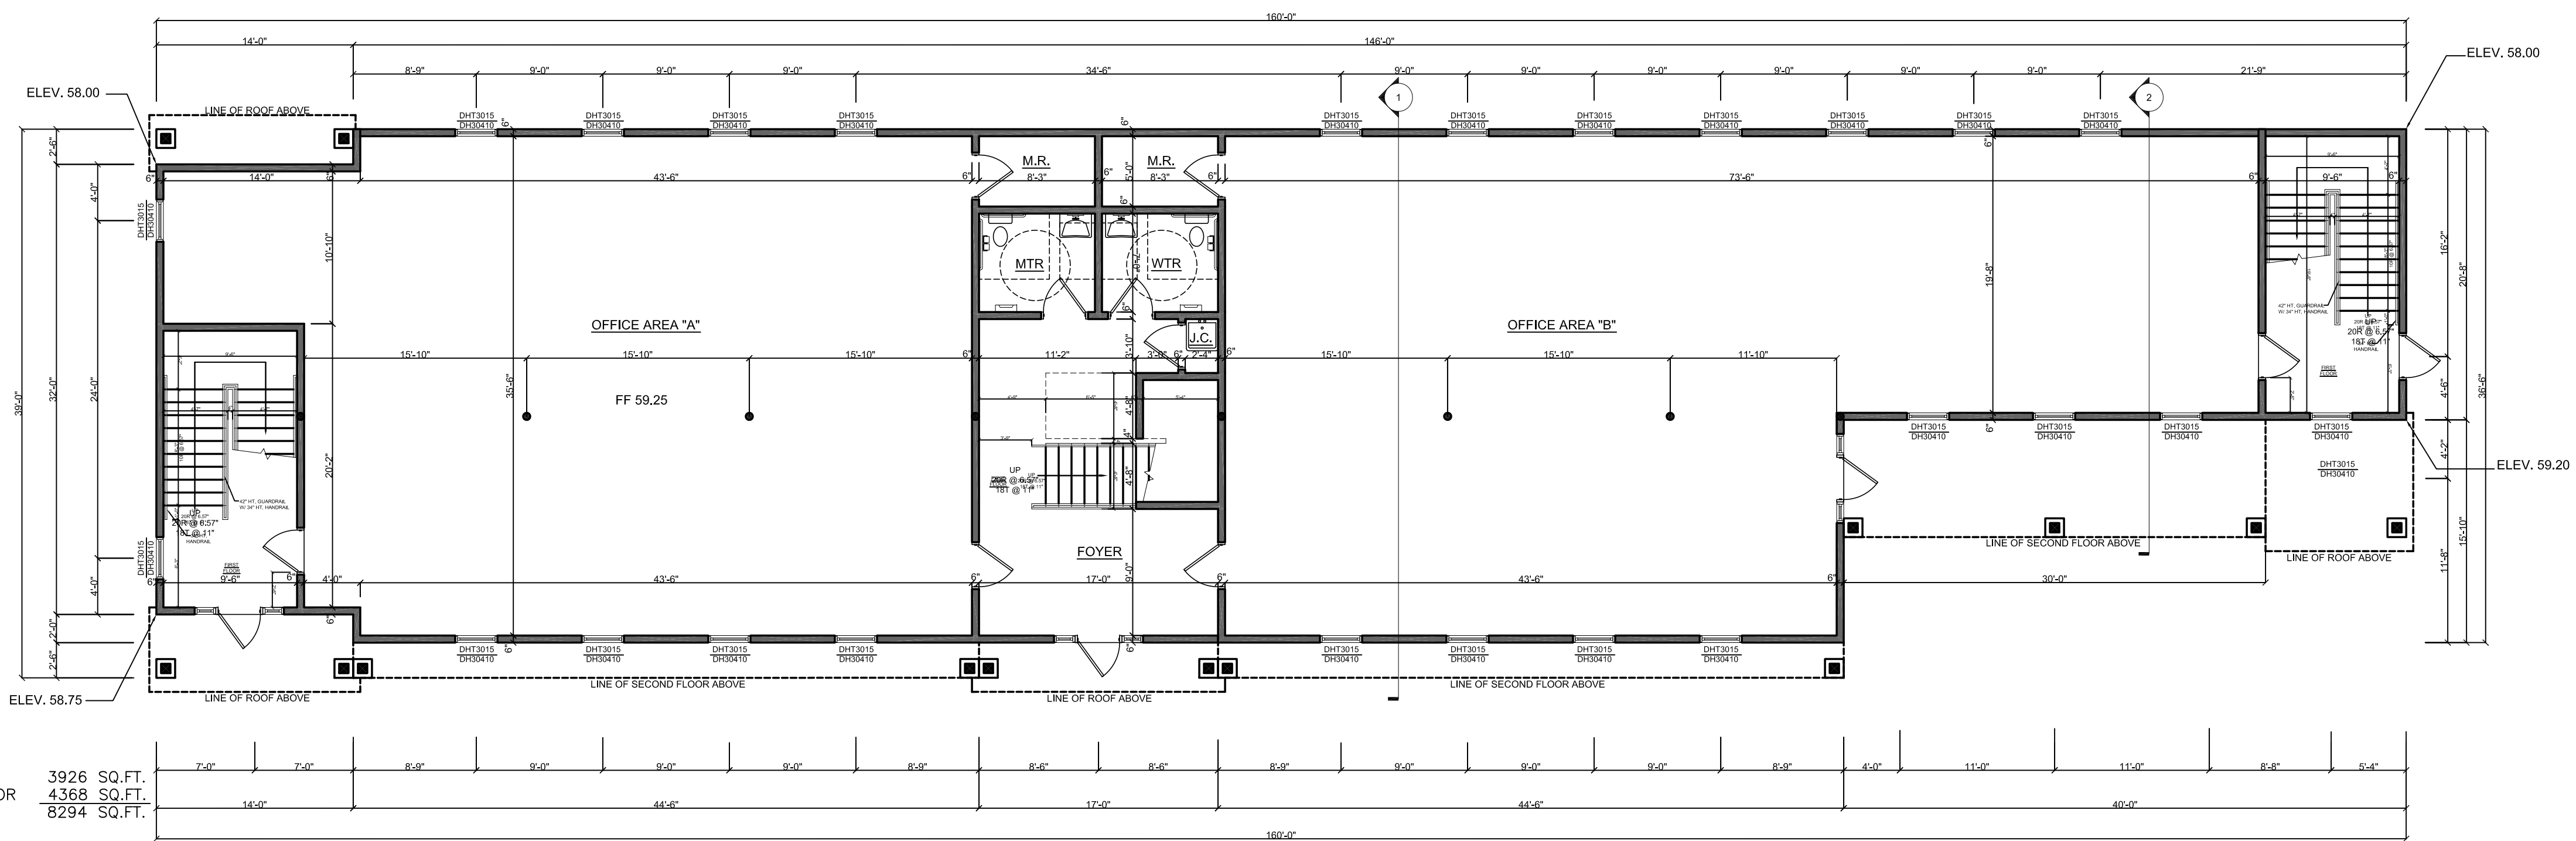

SECOND FLOOR PLAN
 1/8"=1'-0" 4368 SQ.FT.

FIRST FLOOR 3926 SQ.FT.
 SECOND FLOOR 4368 SQ.FT.
 TOTAL 8294 SQ.FT.

FIRST FLOOR PLAN
 1/8"=1'-0" 3926 SQ.FT.

REVISIONS	DATE	BY
05/21/08	E.K.	
06/10/08	HSH	